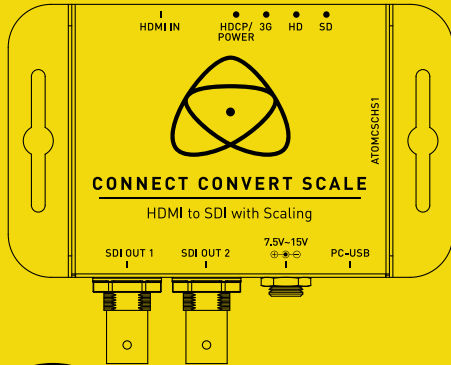

#ATOMCSCHS1

CONNECT CONVERT SCALE

HDMI TO SDI

Featuring full size 3G/HD/SD-SDI, lockable HDMI, lockable DC power, removable included mounting ears and conversion/frame rate/resolution scaling up to 1080p60.