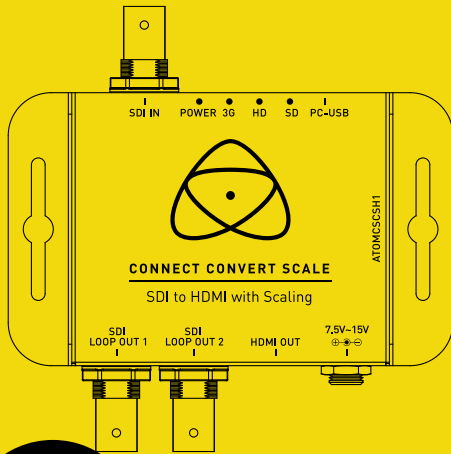

#ATOMCSCSH1

CONNECT CONVERT SCALE

SDI TO HDMI

Featuring full size 3G/HD/SD-SDI, lockable HDMI, lockable DC power, removable included mounting ears and conversion/frame rate/resolution scaling up to HD 1080p60.

BNC (REF)

LTC

Analog Video

Stereo Minijack

Fiber

Processing / Physical

Scale to HDp60

Sync