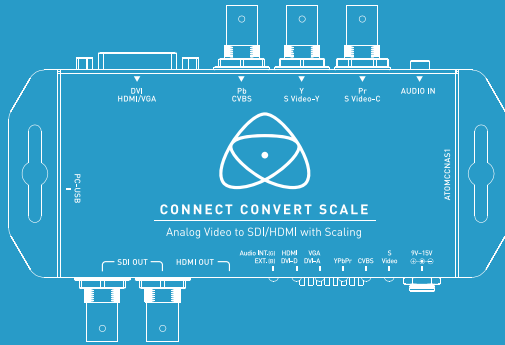

#ATOMCCNAS1

CONNECT CONVERT SCALE ANALOG TO SDI/HDMI

Connect Composite/S-Video, analogue DVI and component video sources to SDI and HDMI devices, with resolution and frame scaling from SD up to HD 1080p60.

€350
EX TAX

Included
Mounting Ears

Input

- HDMI
- SDI 12G/6G
- SDI 3G
- SD/HD-SDI
- BNC (REF)
- LTC
- Analog Video
- Stereo Minijack
- Fiber

Processing / Physical

- Scale to HDp60
- Sync
- Embed Timecode
- i>p Conversion
- Lockable HDMI

Output

- HDMI
- SDI 12G/6G
- SDI 3G
- SD/HD-SDI
- BNC (REF)
- LTC
- Analog Video
- Stereo Minijack
- Fiber