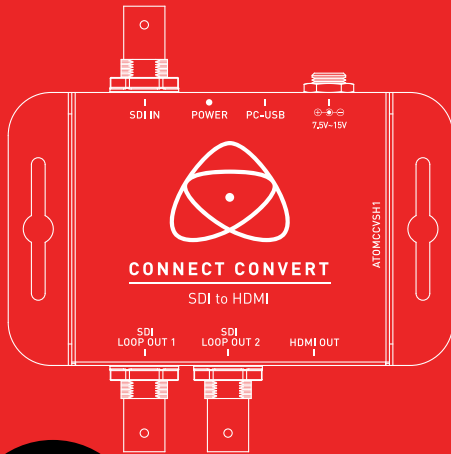

#ATOMCCVSH1

CONNECT CONVERT

SDI TO HDMI

Compact, broadcast quality SDI to HDMI converter featuring full size 3G/HD/SD-SDI, lockable HDMI, lockable DC power and removable included mounting ears.

€99

EX TAX

Included
Mounting Ears

Input

HDMI

SDI 12G/6G

SDI 3G

SD/HD-SDI

BNC (REF)

LTC

Analog Video

Stereo Minijack

Fiber

Processing / Physical

Scale to HDp60

Sync

Embed Timecode

i>p Conversion

Lockable HDMI