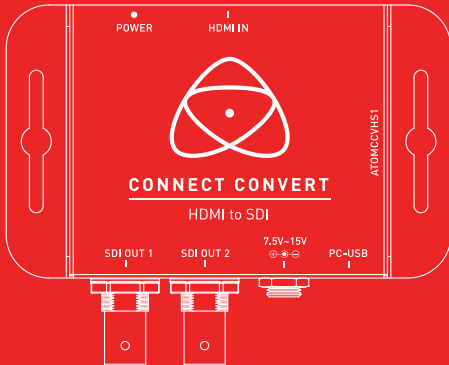

#ATOMCCVHS1

CONNECT CONVERT

HDMI TO SDI

HDMI to SDI converter featuring full size 3G/HD/SD-SDI, lockable HDMI, lockable DC power, removable included mounting ears and a rugged metallic housing.

€99

EX TAX

Included
Mounting Ears

Input

HDMI

SDI 12G/6G

SDI 3G

SD/HD-SDI

BNC (REF)

LTC

Analog Video

Stereo Minijack

Fiber

Processing / Physical

Scale to HDp60

Sync

Embed Timecode

i>p Conversion

Lockable HDMI